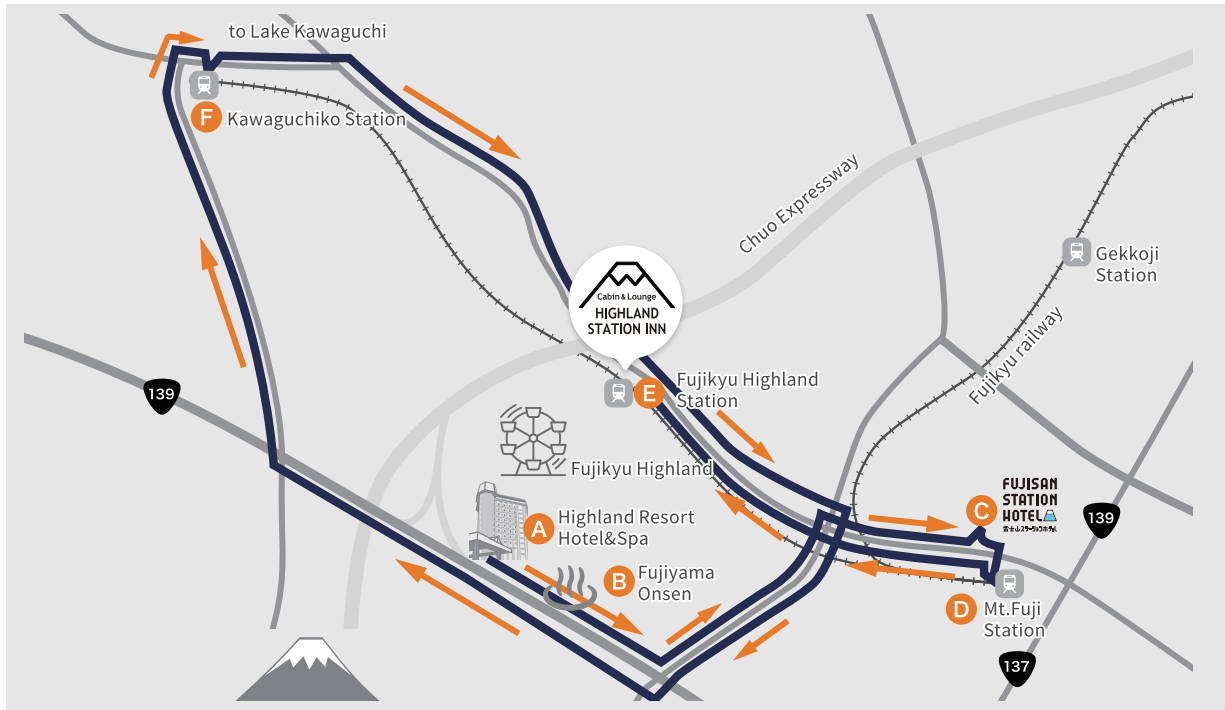

【Free Round Bus Route Map】

【Map (near Hotel)】

【Time table】

A	B	C	D	E	B	A	F	E	B	A
HighlandResort Hotel&Spa	Fujiyama Onsen	FujisanStation Hotel	Mt.Fuji Station	Fujikyu-Highland Station	Fujiyama Onsen	HighlandResort Hotel&Spa	Kawaguchiko Station	Fujikyu-Highland Station	Fujiyama Onsen	HighlandResort Hotel&Spa
8:00	8:02	8:10	8:13	8:18	8:28	8:30	8:40	8:48	8:56	8:58
9:00	9:02	9:10	9:13	9:18	9:28	9:30	9:40	9:48	9:56	9:58
10:05	10:07	→	10:13	10:18	10:28	10:30	10:40	10:48	10:56	10:58
11:05	11:07	→	11:13	11:18	11:28	11:30	11:40	11:48	11:56	11:58
12:05	12:07	→	12:13	12:18	12:28	→	→	→	→	12:30
13:30	→	→	→	→	→	→	13:40	13:48	13:56	13:58
14:05	14:07	→	14:13	14:18	14:28	14:30	14:40	14:48	14:56	14:58
15:05	15:07	→	15:13	15:18	15:28	15:30	15:40	15:48	15:56	15:58
16:05	16:07	→	16:13	16:18	16:28	16:30	16:40	16:48	16:56	16:58
17:00	17:02	17:10	17:13	17:18	17:28	17:30	17:40	17:48	17:56	17:58
18:15	18:17	18:25	18:28	18:33	→	→	18:40	→	18:48	18:50
19:45	19:47	19:55	19:58	20:03	→	→	20:10	→	20:18	20:20
20:25	20:27	20:35	20:38	20:43	→	→	20:50	→	20:58	21:00
21:20	21:22	21:30	21:33	21:38	→	→	21:45	→	→	21:55