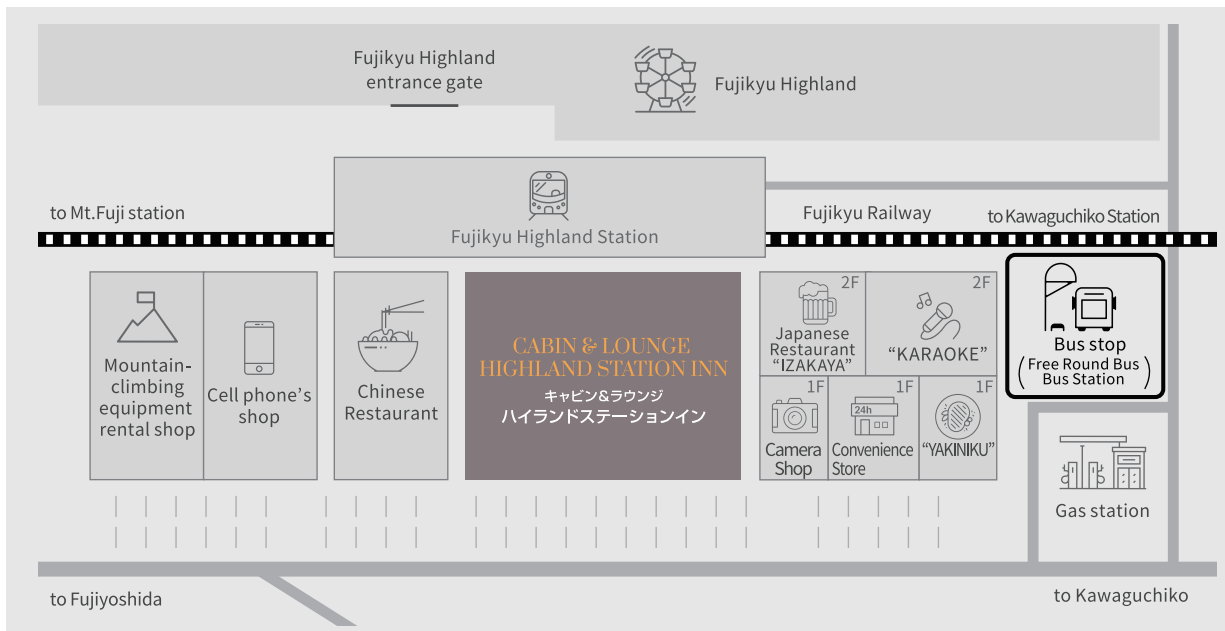

【Free Round Bus Route Map】

【Map (near Hotel)】

【Time table】

A	B	C	D	E	B	A	F	E	B	A
HighlandResort Hotel&Spa	Fujiyama Onsen	FujisanStation Hotel	Mt.Fuji Station	Fujikyu-Highland Station	Fujiyama Onsen	HighlandResort Hotel&Spa	Kawaguchiko Station	Fujikyu-Highland Station	Fujiyama Onsen	HighlandResort Hotel&Spa
8:00	8:02	8:10	8:13	8:18	8:28	8:30	8:40	8:48	8:56	8:58
9:00	9:02	9:10	9:13	9:18	9:28	9:30	9:40	9:48	9:56	9:58
10:05	10:07	→	10:13	10:18	10:28	10:30	10:40	10:48	10:56	10:58
11:05	11:07	→	11:13	11:18	11:28	11:30	11:40	11:48	11:56	11:58
12:05	12:07	→	12:13	12:18	12:28	→	→	→	→	12:30
13:30	→	→	→	→	→	→	13:40	13:48	13:56	13:58
14:05	14:07	→	14:13	14:18	14:28	14:30	14:40	14:48	14:56	14:58
15:05	15:07	→	15:13	15:18	15:28	15:30	15:40	15:48	15:56	15:58
16:05	16:07	→	16:13	16:18	16:28	16:30	16:40	16:48	16:56	16:58
17:00	17:02	17:10	17:13	17:18	17:28	17:30	17:40	17:48	17:56	17:58
18:15	18:17	18:25	18:28	18:33	→	→	18:40	→	18:48	18:50
19:45	19:47	19:55	19:58	20:03	→	→	20:10	→	20:18	20:20
20:25	20:27	20:35	20:38	20:43	→	→	20:50	→	20:58	21:00
21:20	21:22	21:30	21:33	21:38	→	→	21:45	→	→	21:55