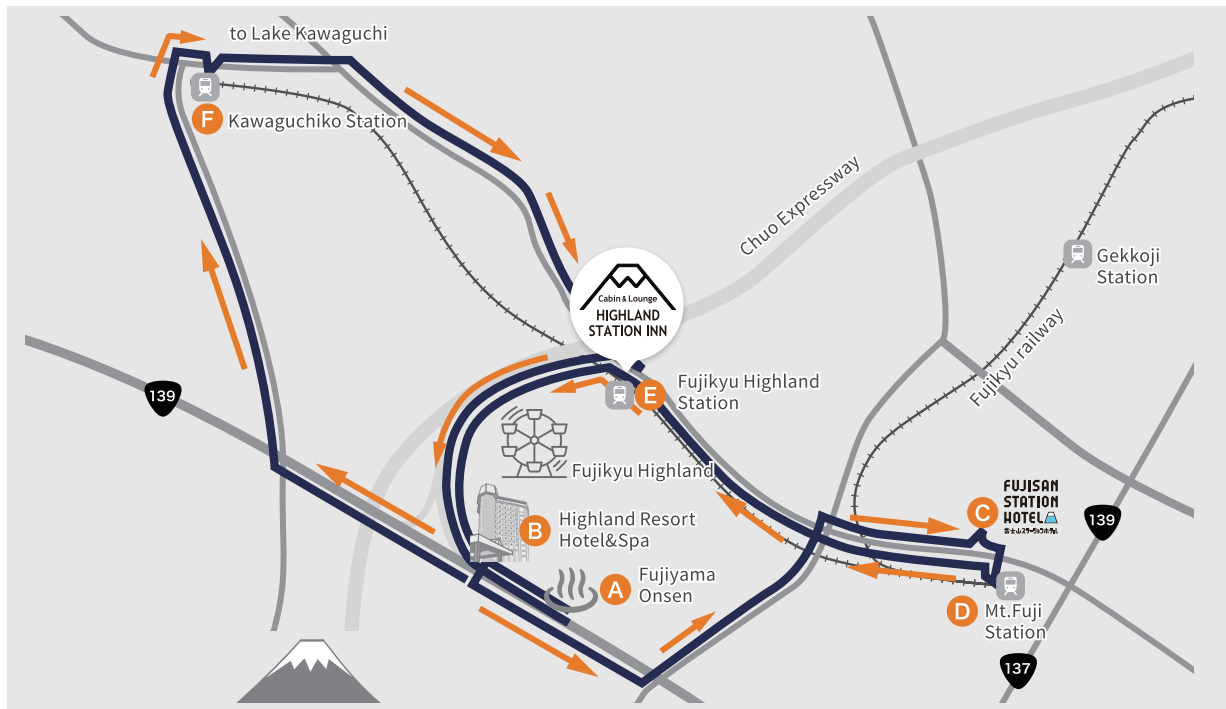

【Free Round Bus Route Map】

【Map (near Hotel)】

【Time table】

A	B	C	D	E	A	B	F	E	B	A
Fujiyama Onsen	HighlandResort Hotel&Spa	FujisanStation Hotel	Mt.Fuji Station	FujikyuHighland Station	Fujiyama Onsen	HighlandResort Hotel&Spa	Kawaguchiko Station	FujikyuHighland Station	HighlandResort Hotel&Spa	Fujiyama Onsen
8:00	8:02	8:10	8:15	8:20	8:28	8:30	8:40	8:45	8:53	8:55
10:55	10:57	→	11:05	11:10	11:18	11:20	11:30	11:40	11:48	11:50
11:55	11:58	→	12:05	12:10	12:18	12:20	12:30	12:40	12:48	12:50
13:55	13:57	→	14:05	14:10	14:18	14:20	14:30	14:40	14:48	14:50
14:55	14:57	→	15:05	15:10	15:18	15:20	15:30	15:40	15:48	15:50
15:55	15:57	→	16:05	16:10	16:18	16:20	16:30	16:40	16:48	16:50
17:20	17:22	17:30	17:35	17:40	17:48	17:50	18:00	18:10	18:18	18:20
18:20	18:22	18:30	18:35	18:40	→	→	18:50	→	19:00	19:02
19:30	19:32	19:40	19:42	19:50	→	→	20:00	→	20:08	20:10
20:20	20:22	20:30	20:32	20:40	→	→	20:50	→	20:58	21:00
21:00	21:02	21:10	21:12	21:20	→	→	→	→	→	21:30
21:30	21:32	21:40	21:42	21:50	-	-	-	-	-	-