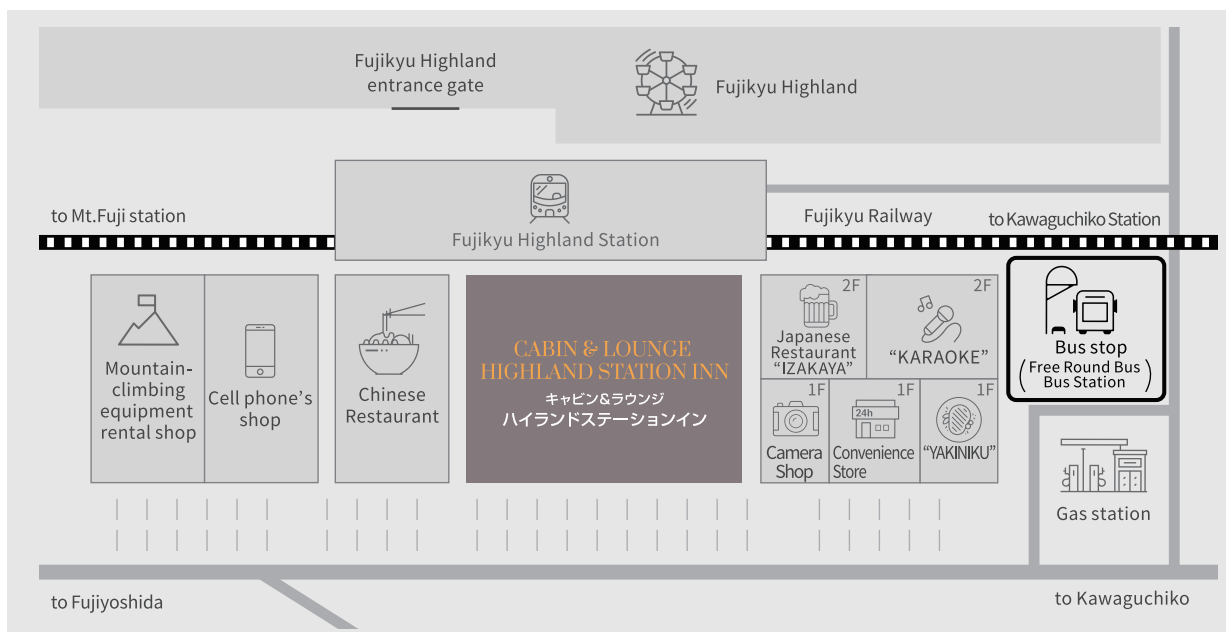

【Free Round Bus Route Map】

【Map (near Hotel)】

【Time table】

A	B	C	D	E	A	B	F	E	B	A
Fujiyama Onsen	HighlandResort Hotel&Spa	FujisanStation Hotel	Mt.Fuji Station	FujikyuHighland Station	Fujiyama Onsen	HighlandResort Hotel&Spa	Kawaguchiko Station	FujikyuHighland Station	HighlandResort Hotel&Spa	Fujiyama Onsen
8:00	8:02	8:10	8:15	8:20	8:28	8:30	8:40	8:45	8:53	8:55
10:55	10:57	→	11:05	11:10	11:18	11:20	11:30	11:40	11:48	11:50
11:55	11:58	→	12:05	12:10	12:18	12:20	12:30	12:40	12:48	12:50
13:55	13:57	→	14:05	14:10	14:18	14:20	14:30	14:40	14:48	14:50
14:55	14:57	→	15:05	15:10	15:18	15:20	15:30	15:40	15:48	15:50
15:55	15:57	→	16:05	16:10	16:18	16:20	16:30	16:40	16:48	16:50
17:20	17:22	17:30	17:35	17:40	17:48	17:50	18:00	18:10	18:18	18:20
18:20	18:22	18:30	18:35	18:40	→	→	18:50	→	19:00	19:02
19:30	19:32	19:40	19:42	19:50	→	→	20:00	→	20:08	20:10
20:20	20:22	20:30	20:32	20:40	→	→	20:50	→	20:58	21:00
21:00	21:02	21:10	21:12	21:20	→	→	→	→	→	21:30
21:30	21:32	21:40	21:42	21:50	-	-	-	-	-	-